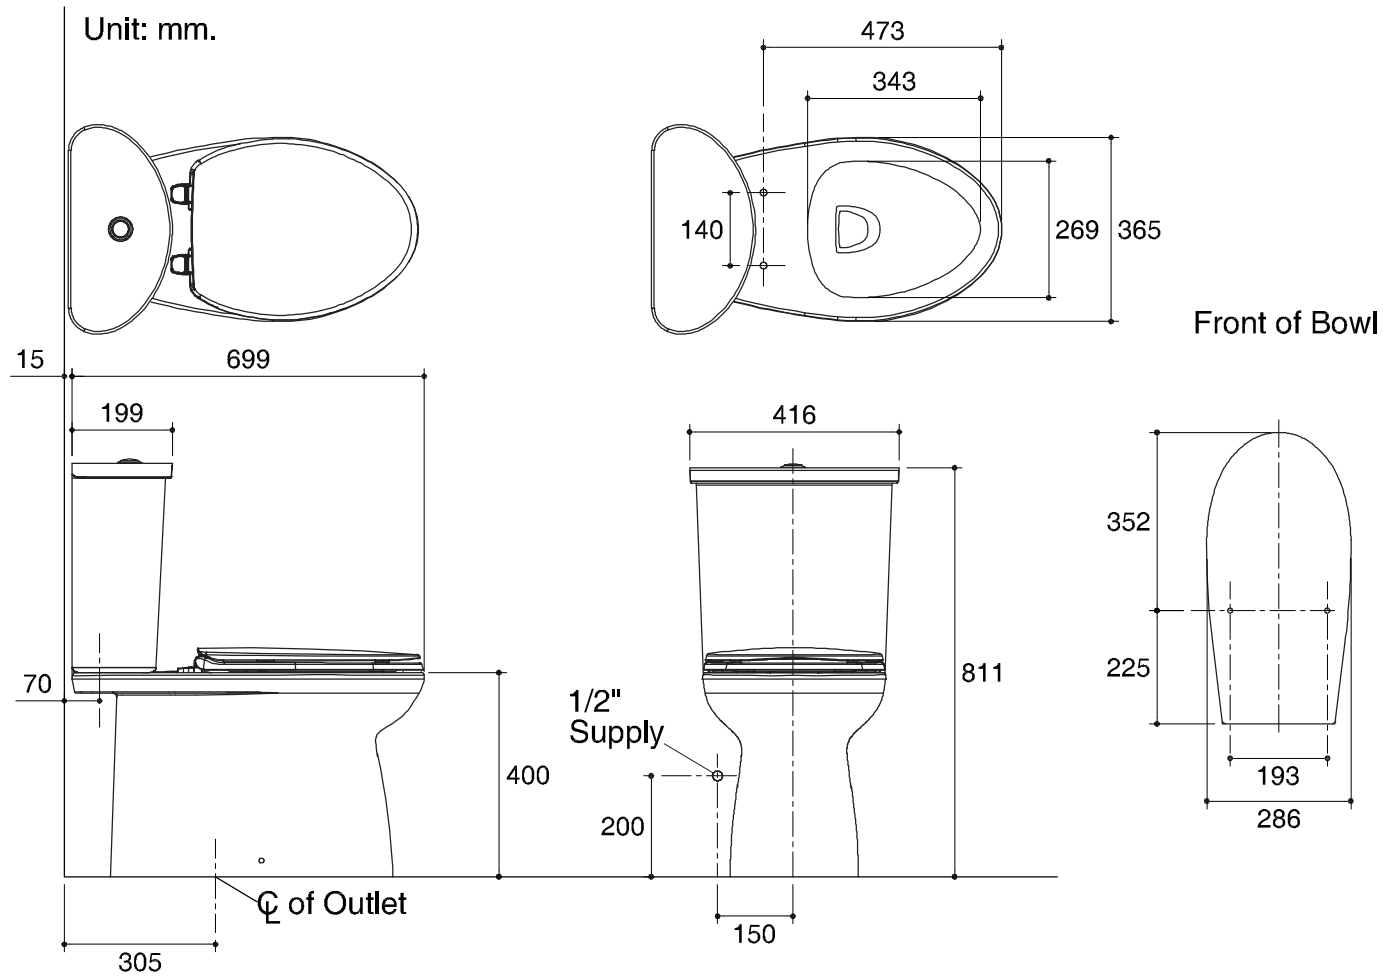

Dimensions are approximate.

Unit: mm.

SKU	K-72455X-WK
Name	SORRENTO
Description	2PC TOILET

KARAT

* The recommended dimension for installation can be adjusted according to user preferences and layout.